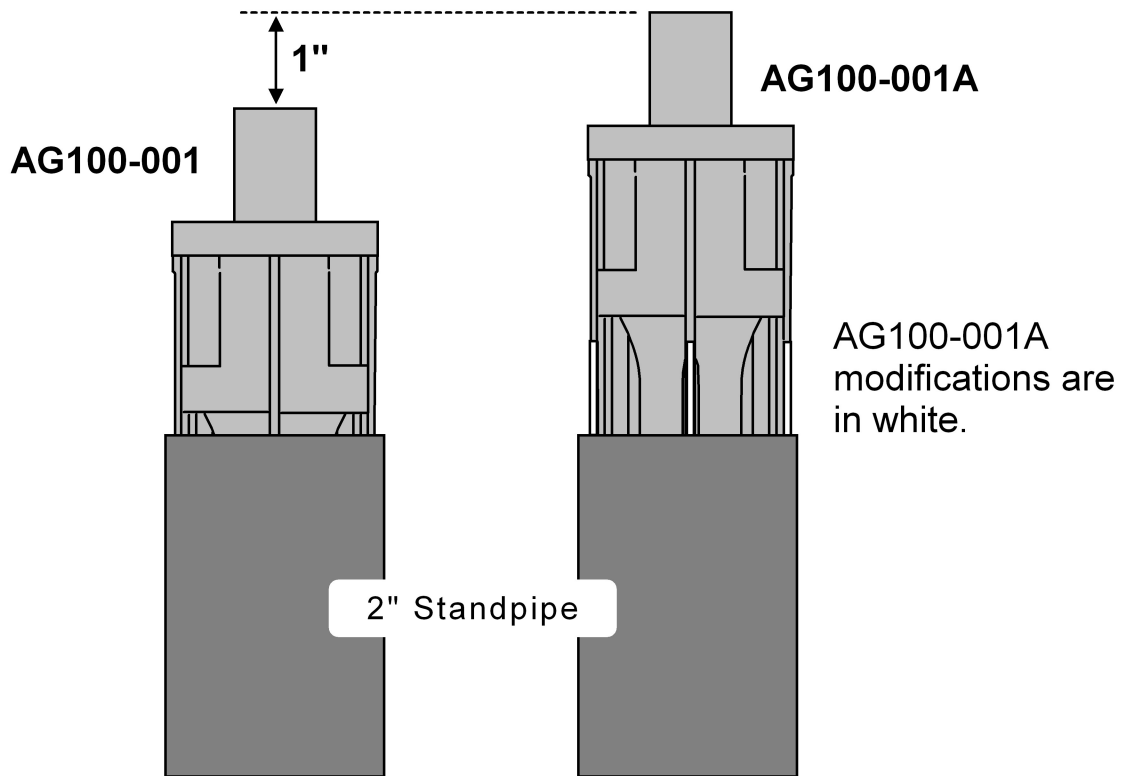

AG100-001A
Compared to AG100-001

- (1) Move critical level (C/L)
- (2) Move mounting stops for 2" standpipe.

Moved critical level (C/L) location.