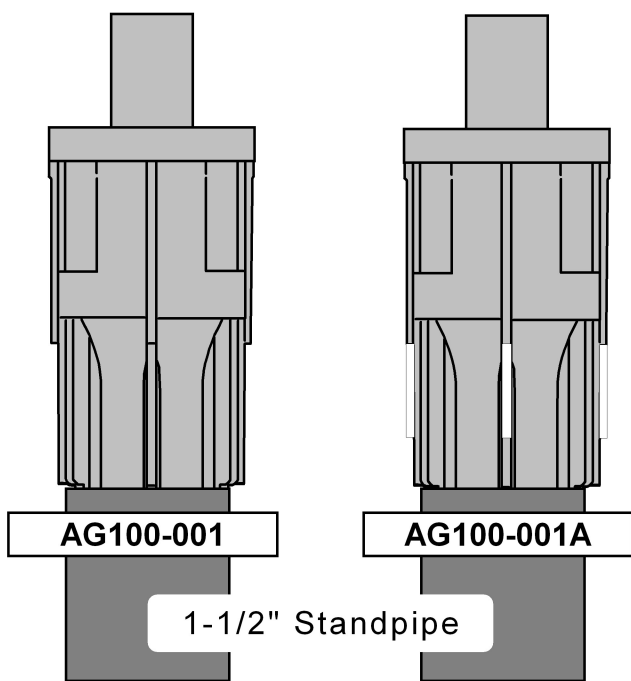

AG100-001A
Compared to AG100-001

- (1) Move critical level (C/L)
- (2) Move mounting stops for 2" standpipe.

Moved critical level (C/L) location.